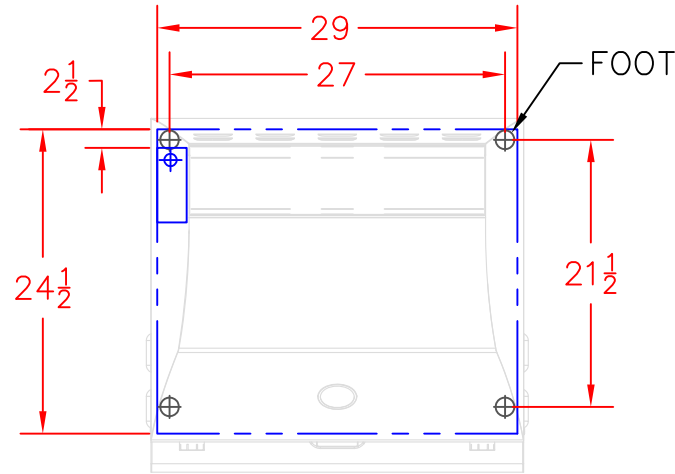

11/21/14

LYNX 30 IN. NAPOLI PIZZA OVEN
MODEL LPZA
ISLAND CUTOUT

ISLAND CUTOUT
IN BLUE

SHIPPING WT: 275#
NET WT: 254#

11/21/14

LYNX 30 IN. NAPOLI PIZZA OVEN
MODEL LPZA
W/DIMENSIONS

ISLAND CUTOUT
IN BLUE

SHIPPING WT: 275#
NET WT: 254#